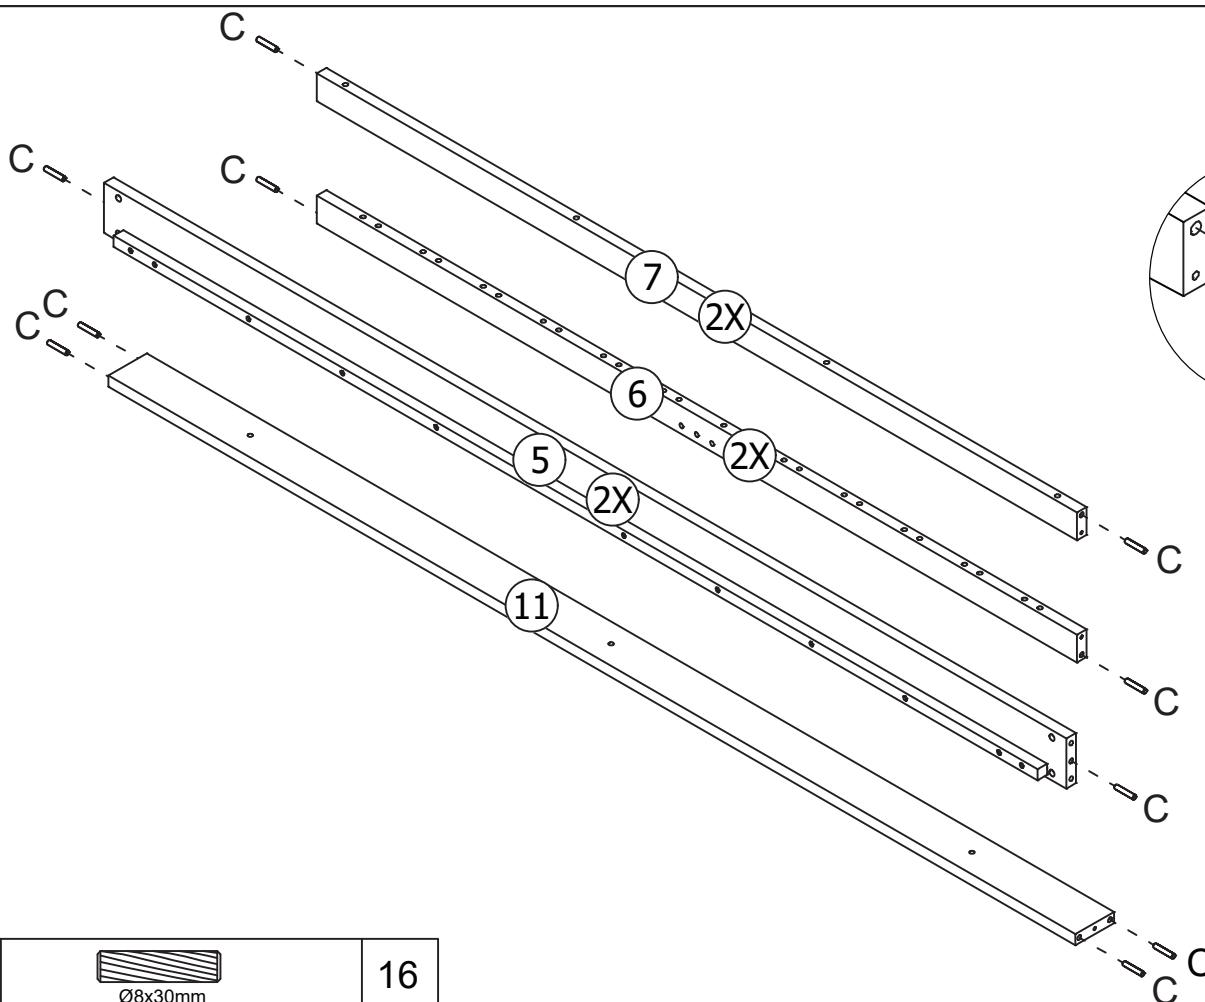

CAMALENTO CDF 001

A	 15mm M6x70mm	x8
B	 Ø10x13mm	x8
C	 Ø8x30mm	x112
D	 15mm Ø6x70mm	x8
E	 12mm M6x60mm	x8
F	 10mm Ø7x60mm	x5
G	 4mm	x2
H	 8mm Ø4x30mm	x84
I	 Ø28x30mm	x3

1

C

16

2 agata

C	 Ø8x30mm	96
---	--	----

3

G	 4mm	1
---	--	---

D	 15mm Ø6x70mm	8
---	--	---

4

G	 4mm	1
---	---	---

E	 12mm	 M6x60mm	8
---	--	---	---

5

G	 4mm	1
---	---	---

F	 10mm	 Ø7x60mm	3
I	 Ø28x30mm		3

6

G	 4mm	1
---	---	---

A	 15mm M6x70mm	8
B	 Ø10x13mm	8
F	 10mm Ø7x60mm	2

7

H	 8mm Ø4x30mm	84
---	--	----